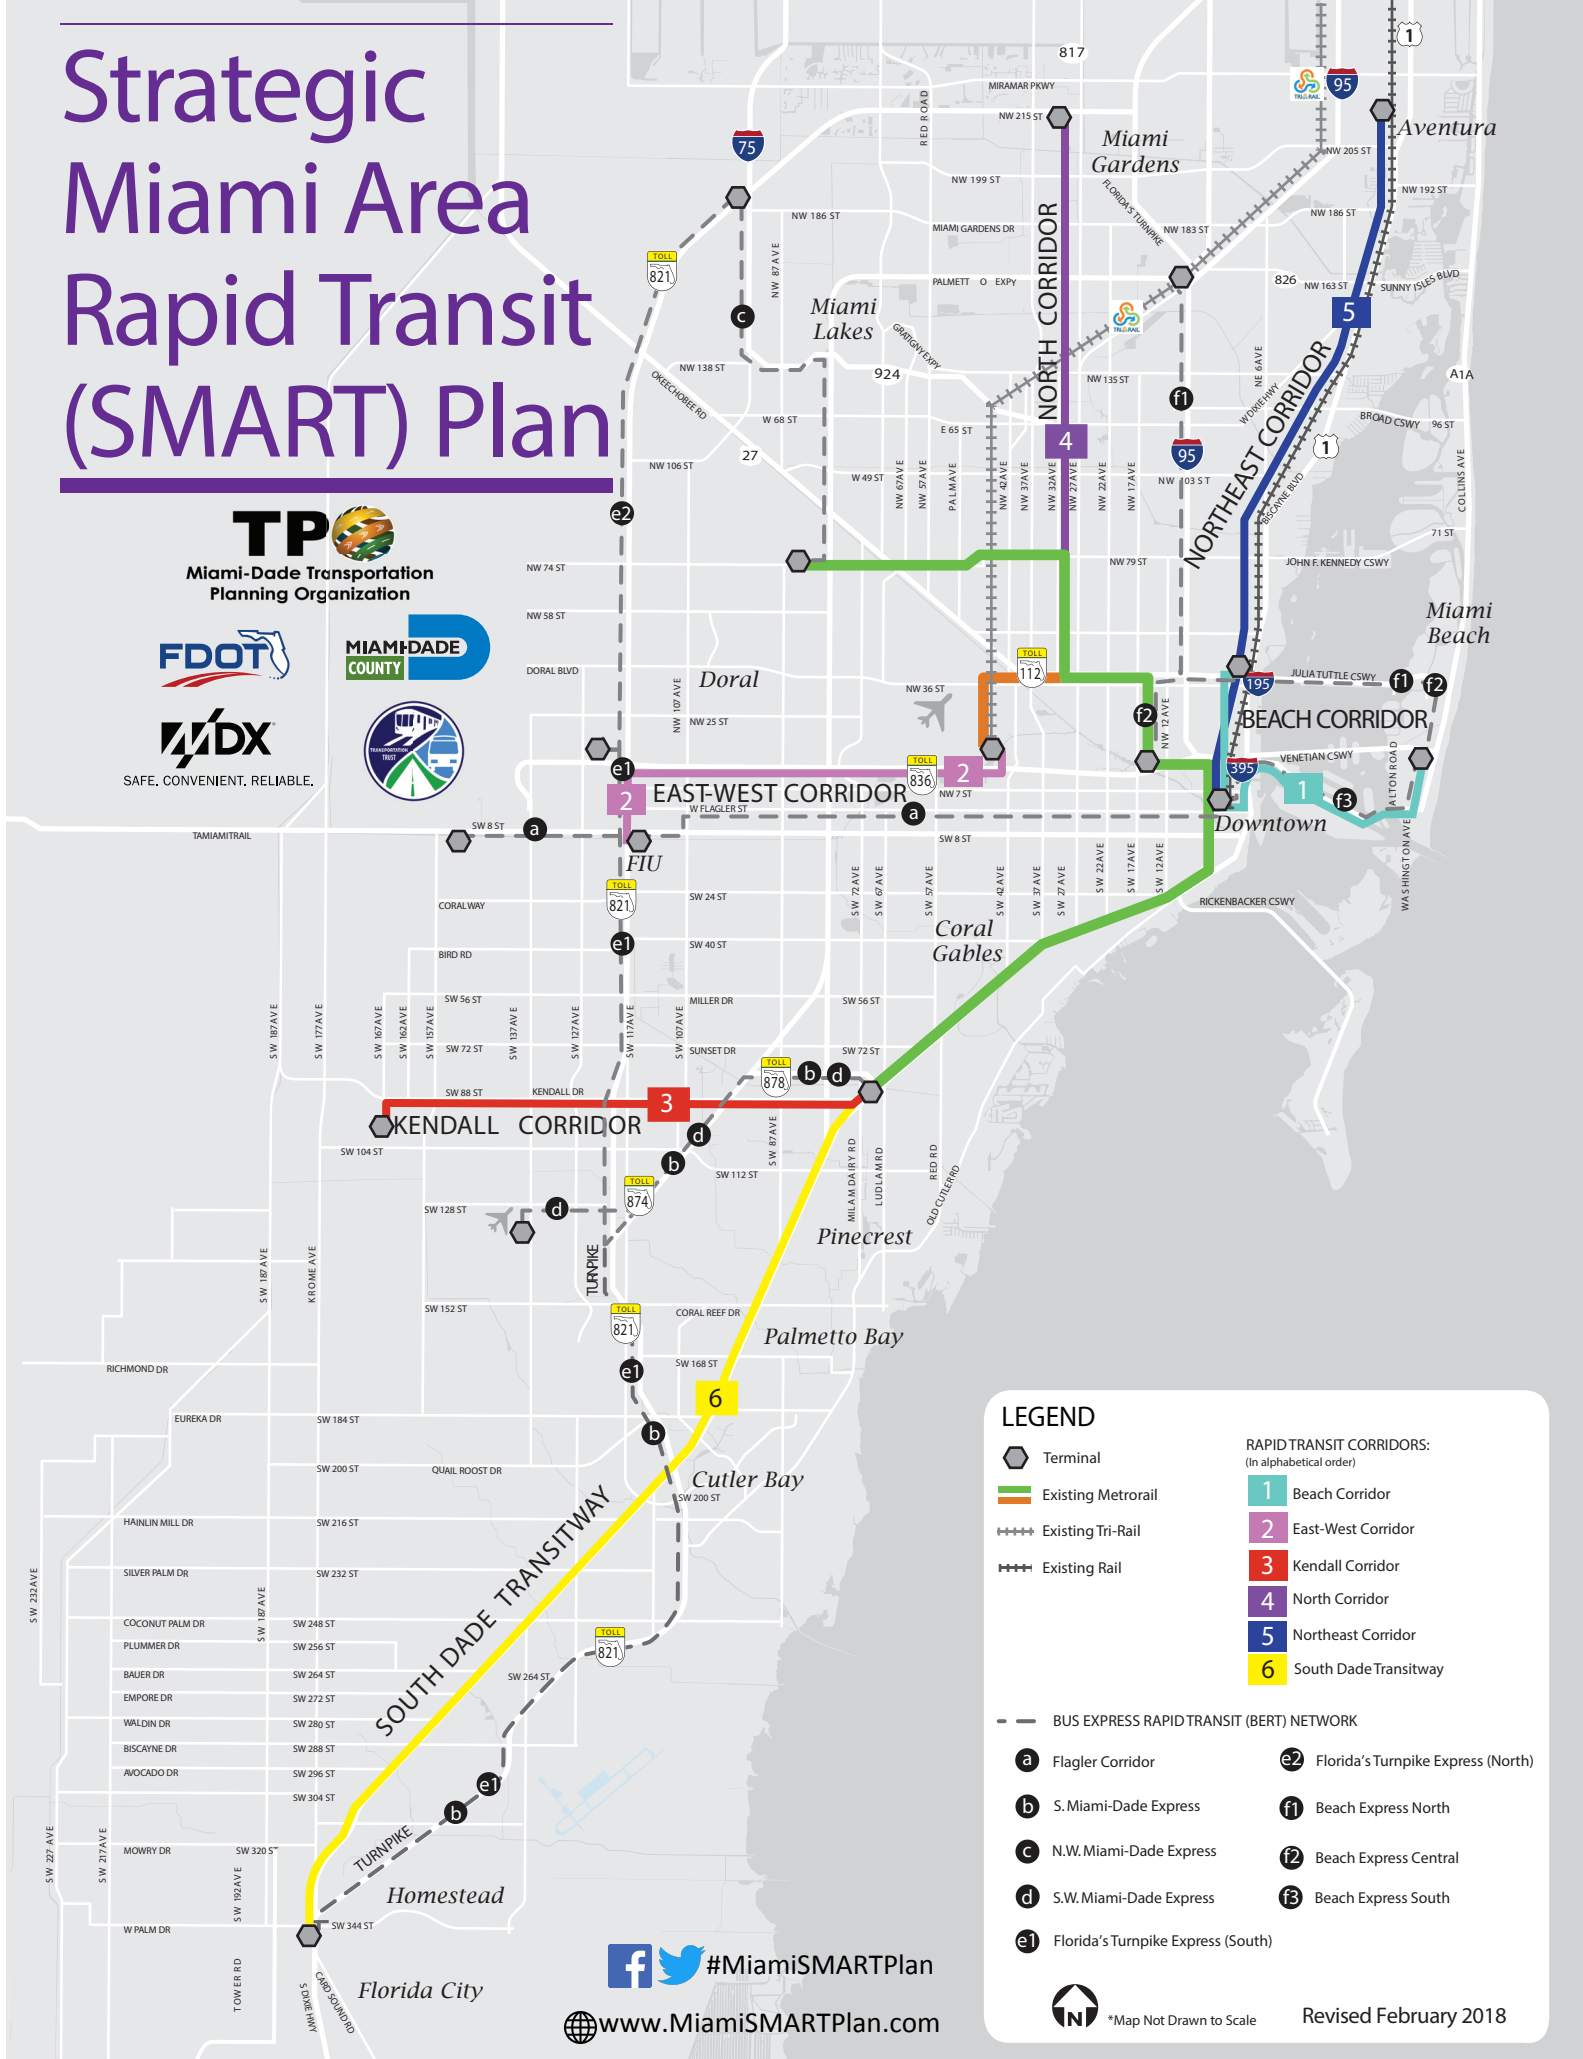

Strategic Miami Area Rapid Transit (SMART) Plan

SAFE. CONVENIENT. RELIABLE.

TAMIAMI TRAIL

LEGEND

- Terminal
- Existing Metrorail
- Existing Tri-Rail
- Existing Rail

RAPID TRANSIT CORRIDORS: (In alphabetical order)

- 1 Beach Corridor
- 2 East-West Corridor
- 3 Kendall Corridor
- 4 North Corridor
- 5 Northeast Corridor
- 6 South Dade Transitway

BUS EXPRESS RAPID TRANSIT (BERT) NETWORK

- a Flagler Corridor
- b S. Miami-Dade Express
- c N.W. Miami-Dade Express
- d S.W. Miami-Dade Express
- e1 Florida's Turnpike Express (South)
- e2 Florida's Turnpike Express (North)
- f1 Beach Express North
- f2 Beach Express Central
- f3 Beach Express South

*Map Not Drawn to Scale

#MiamiSMARTPlan

www.MiamiSMARTPlan.com

Revised February 2018