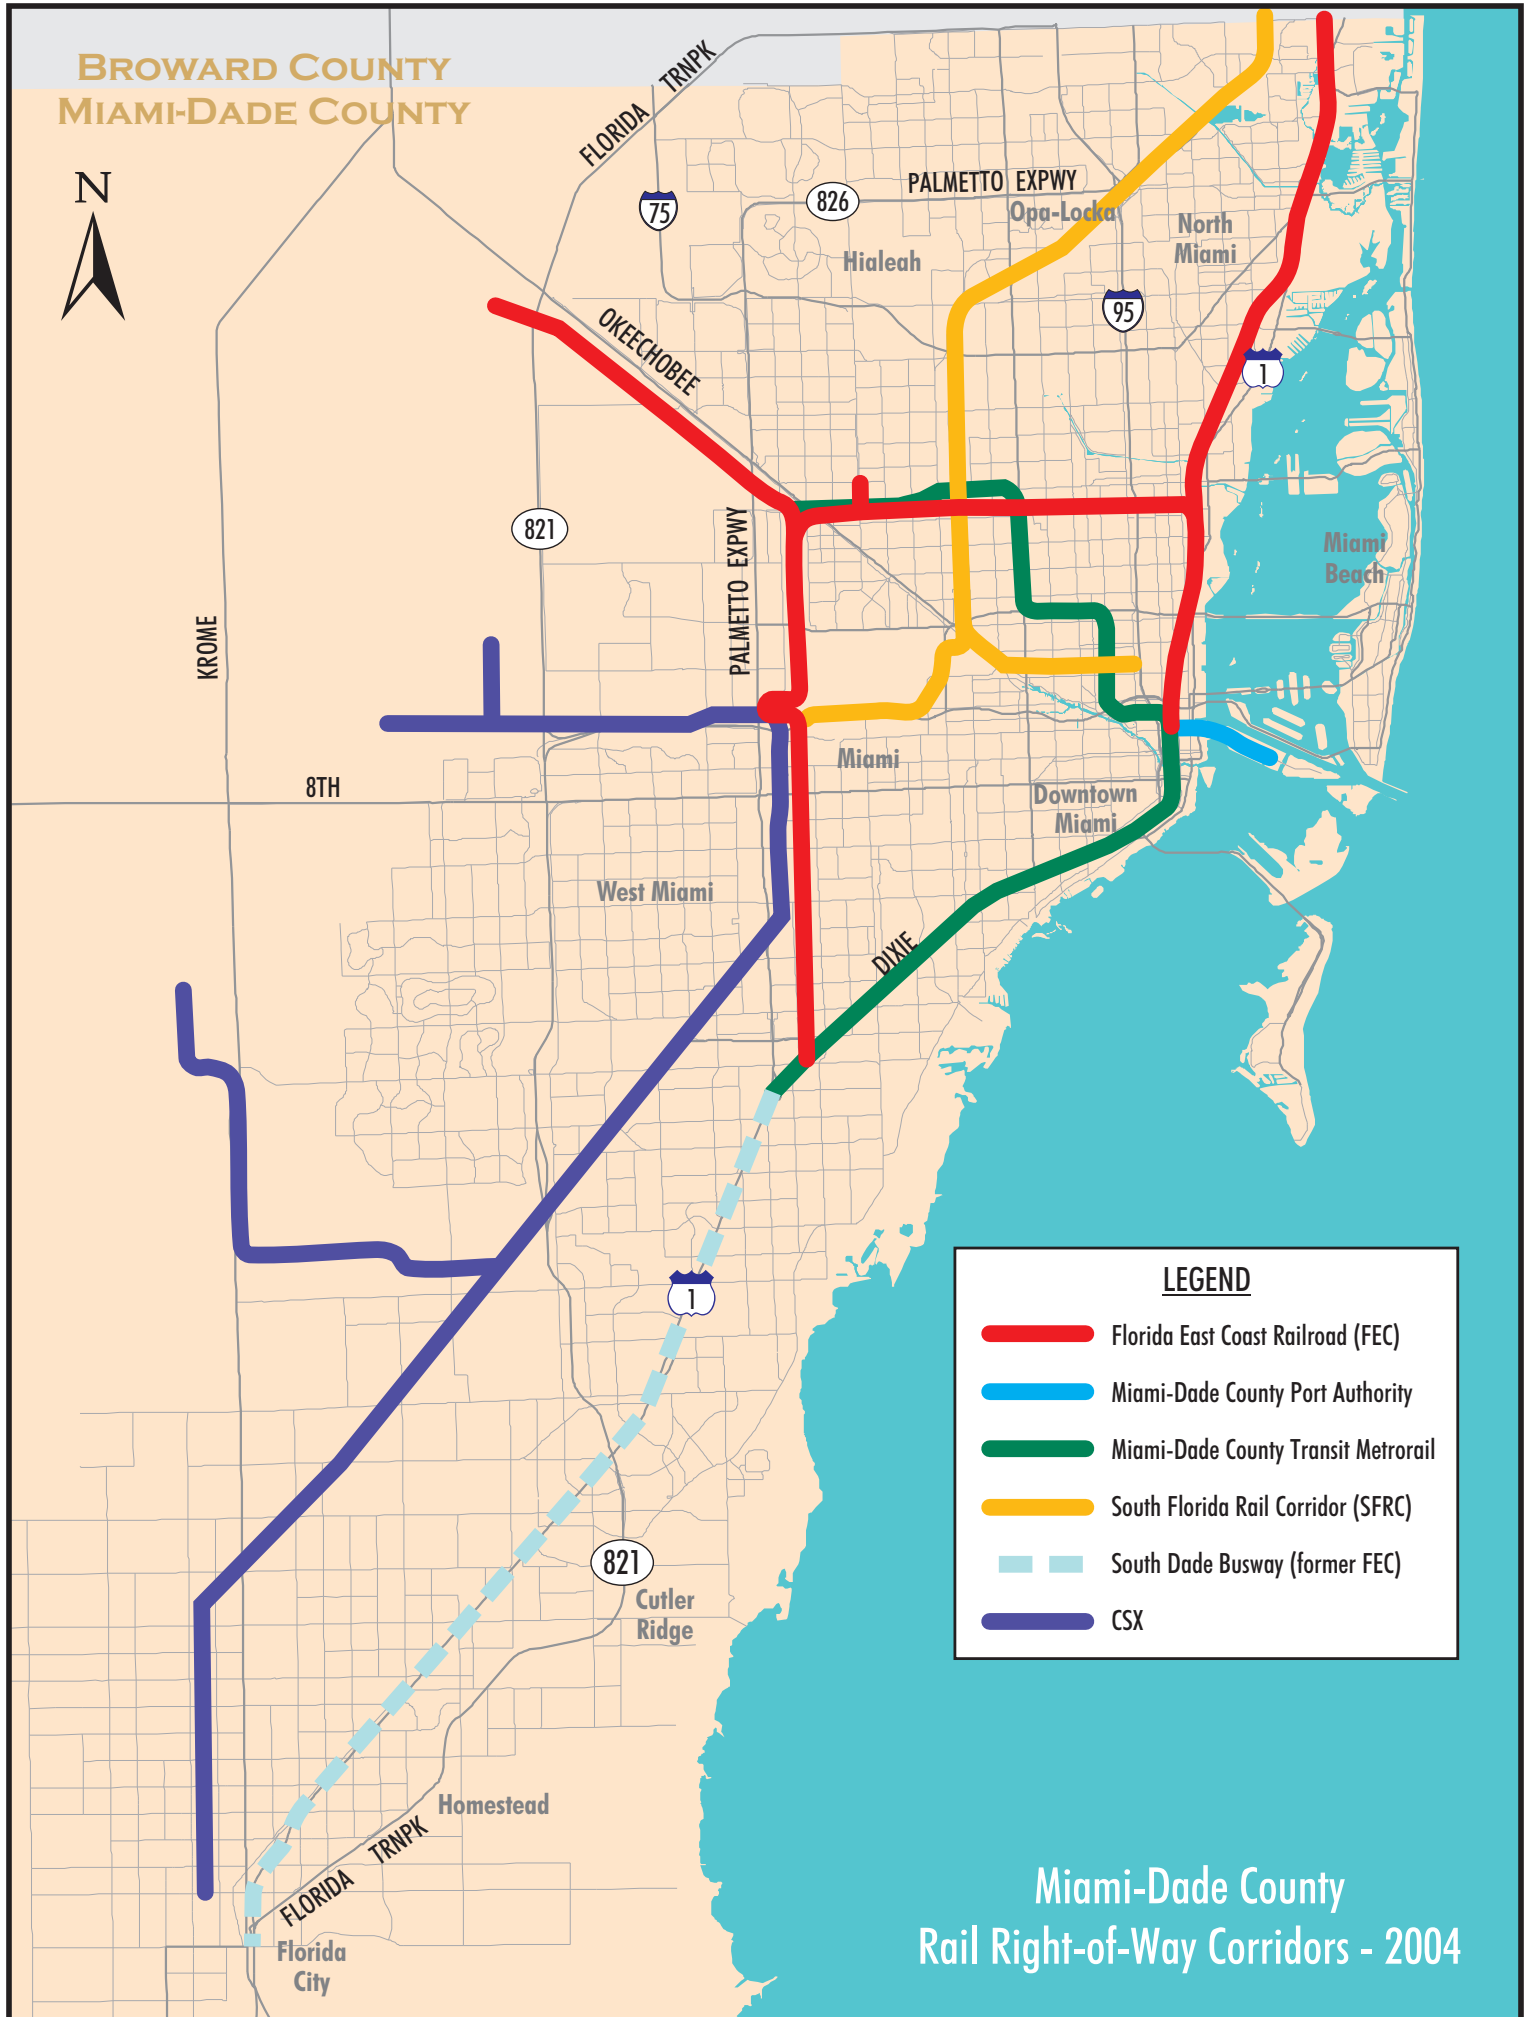

BROWARD COUNTY  
MIAMI-DADE COUNTY

**LEGEND**

-  Florida East Coast Railroad (FEC)
-  Miami-Dade County Port Authority
-  Miami-Dade County Transit Metrorail
-  South Florida Rail Corridor (SFRC)
-  South Dade Busway (former FEC)
-  CSX

Miami-Dade County  
Rail Right-of-Way Corridors - 2004