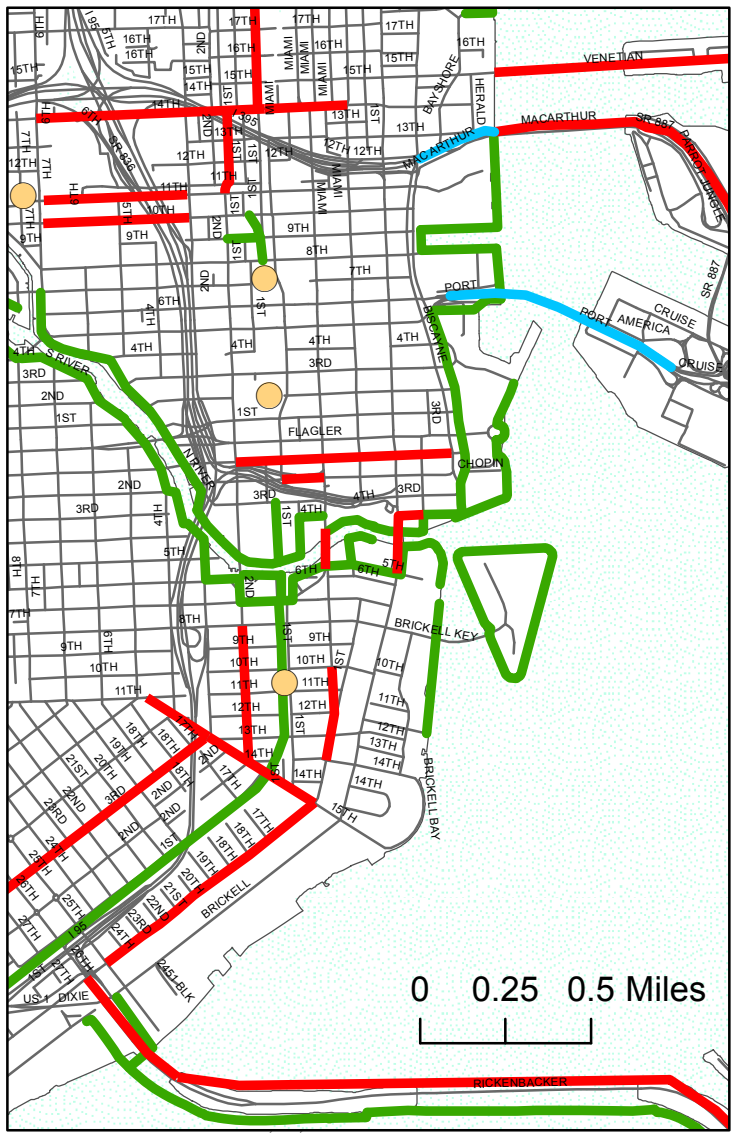

Miami-Dade Bicycle Facilities

Existing

- Bike Lanes
- Paved Shoulders
- Wide Curb Lanes
- Paved Path
- MetroRail Station
- Tri-Rail Station

0 1 2 3 Miles

This map was developed as an aid to bicyclists. Bicyclists assume all risks when using the facilities shown on this map. Miami-Dade County shall not be held responsible for any damages arising from the use of this map. Please ride carefully. For more information contact the Miami-Dade TPO at 305-375-1647 or david.henderson@mdtpo.org. Revised 08-10-2018