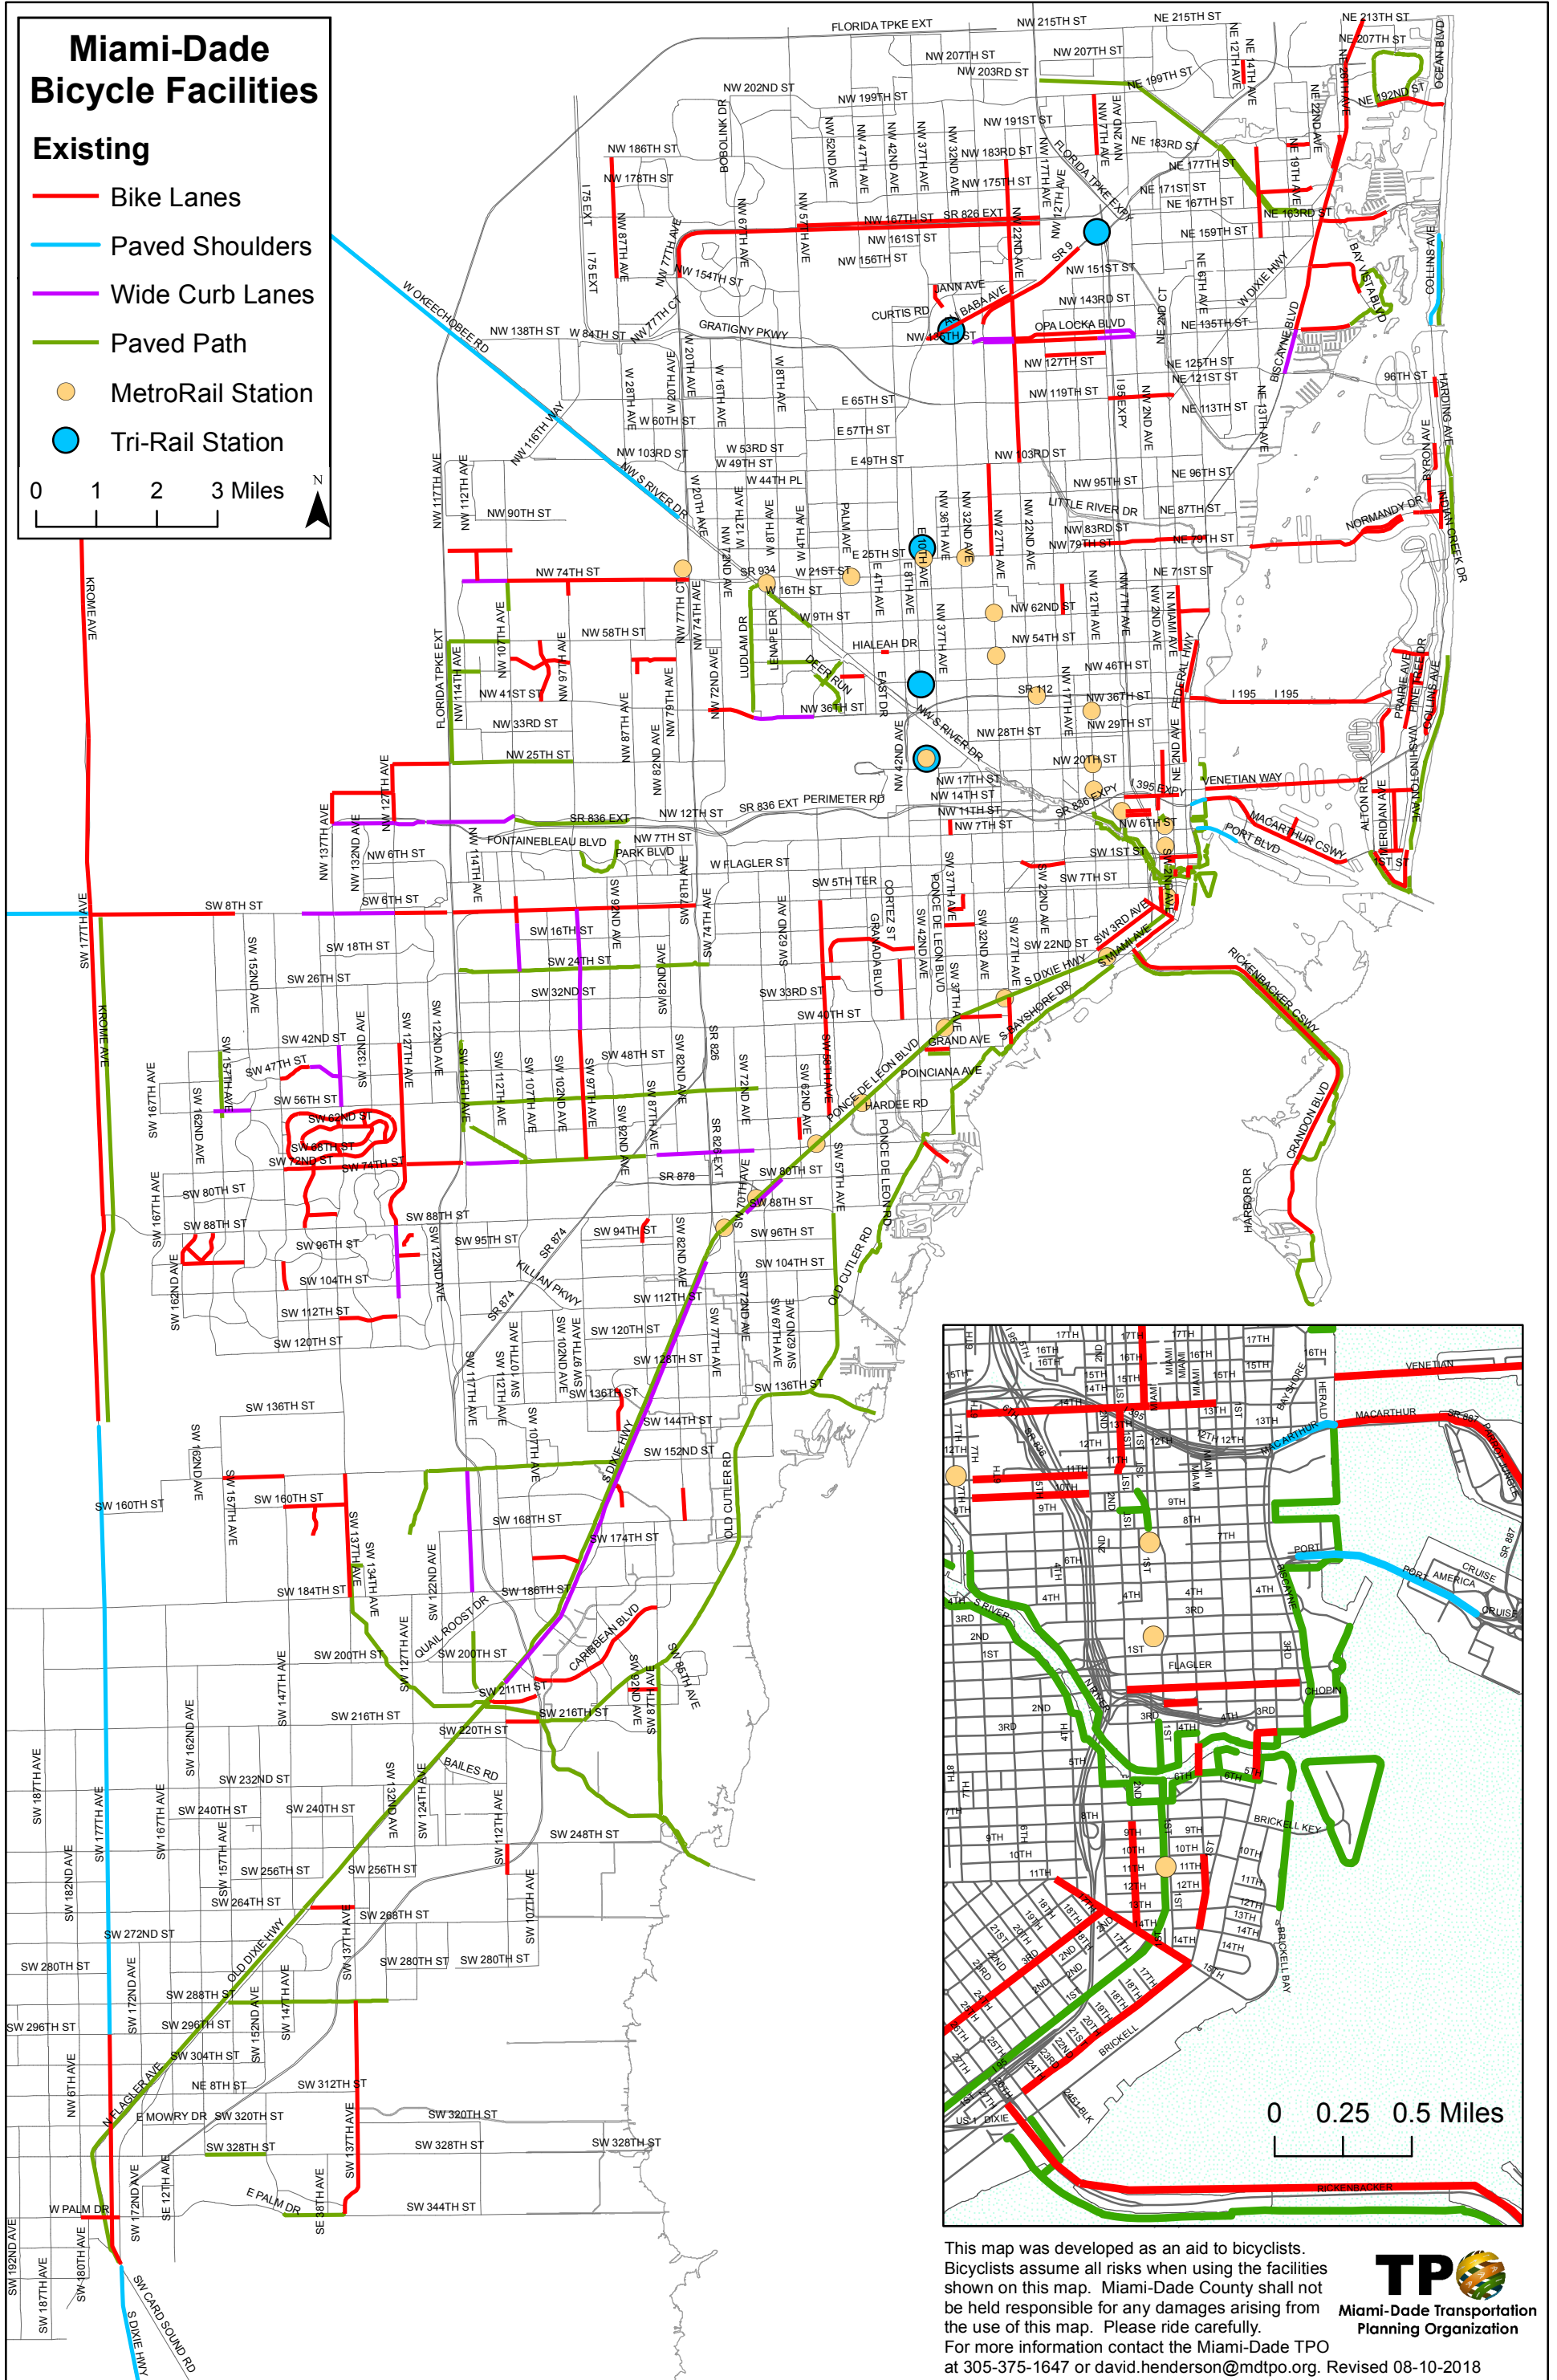

Miami-Dade Bicycle Facilities

Existing

- Bike Lanes
- Paved Shoulders
- Wide Curb Lanes
- Paved Path
- MetroRail Station
- Tri-Rail Station

0 1 2 3 Miles

This map was developed as an aid to bicyclists. Bicyclists assume all risks when using the facilities shown on this map. Miami-Dade County shall not be held responsible for any damages arising from the use of this map. Please ride carefully. For more information contact the Miami-Dade TPO at 305-375-1647 or david.henderson@mdtpo.org. Revised 08-10-2018