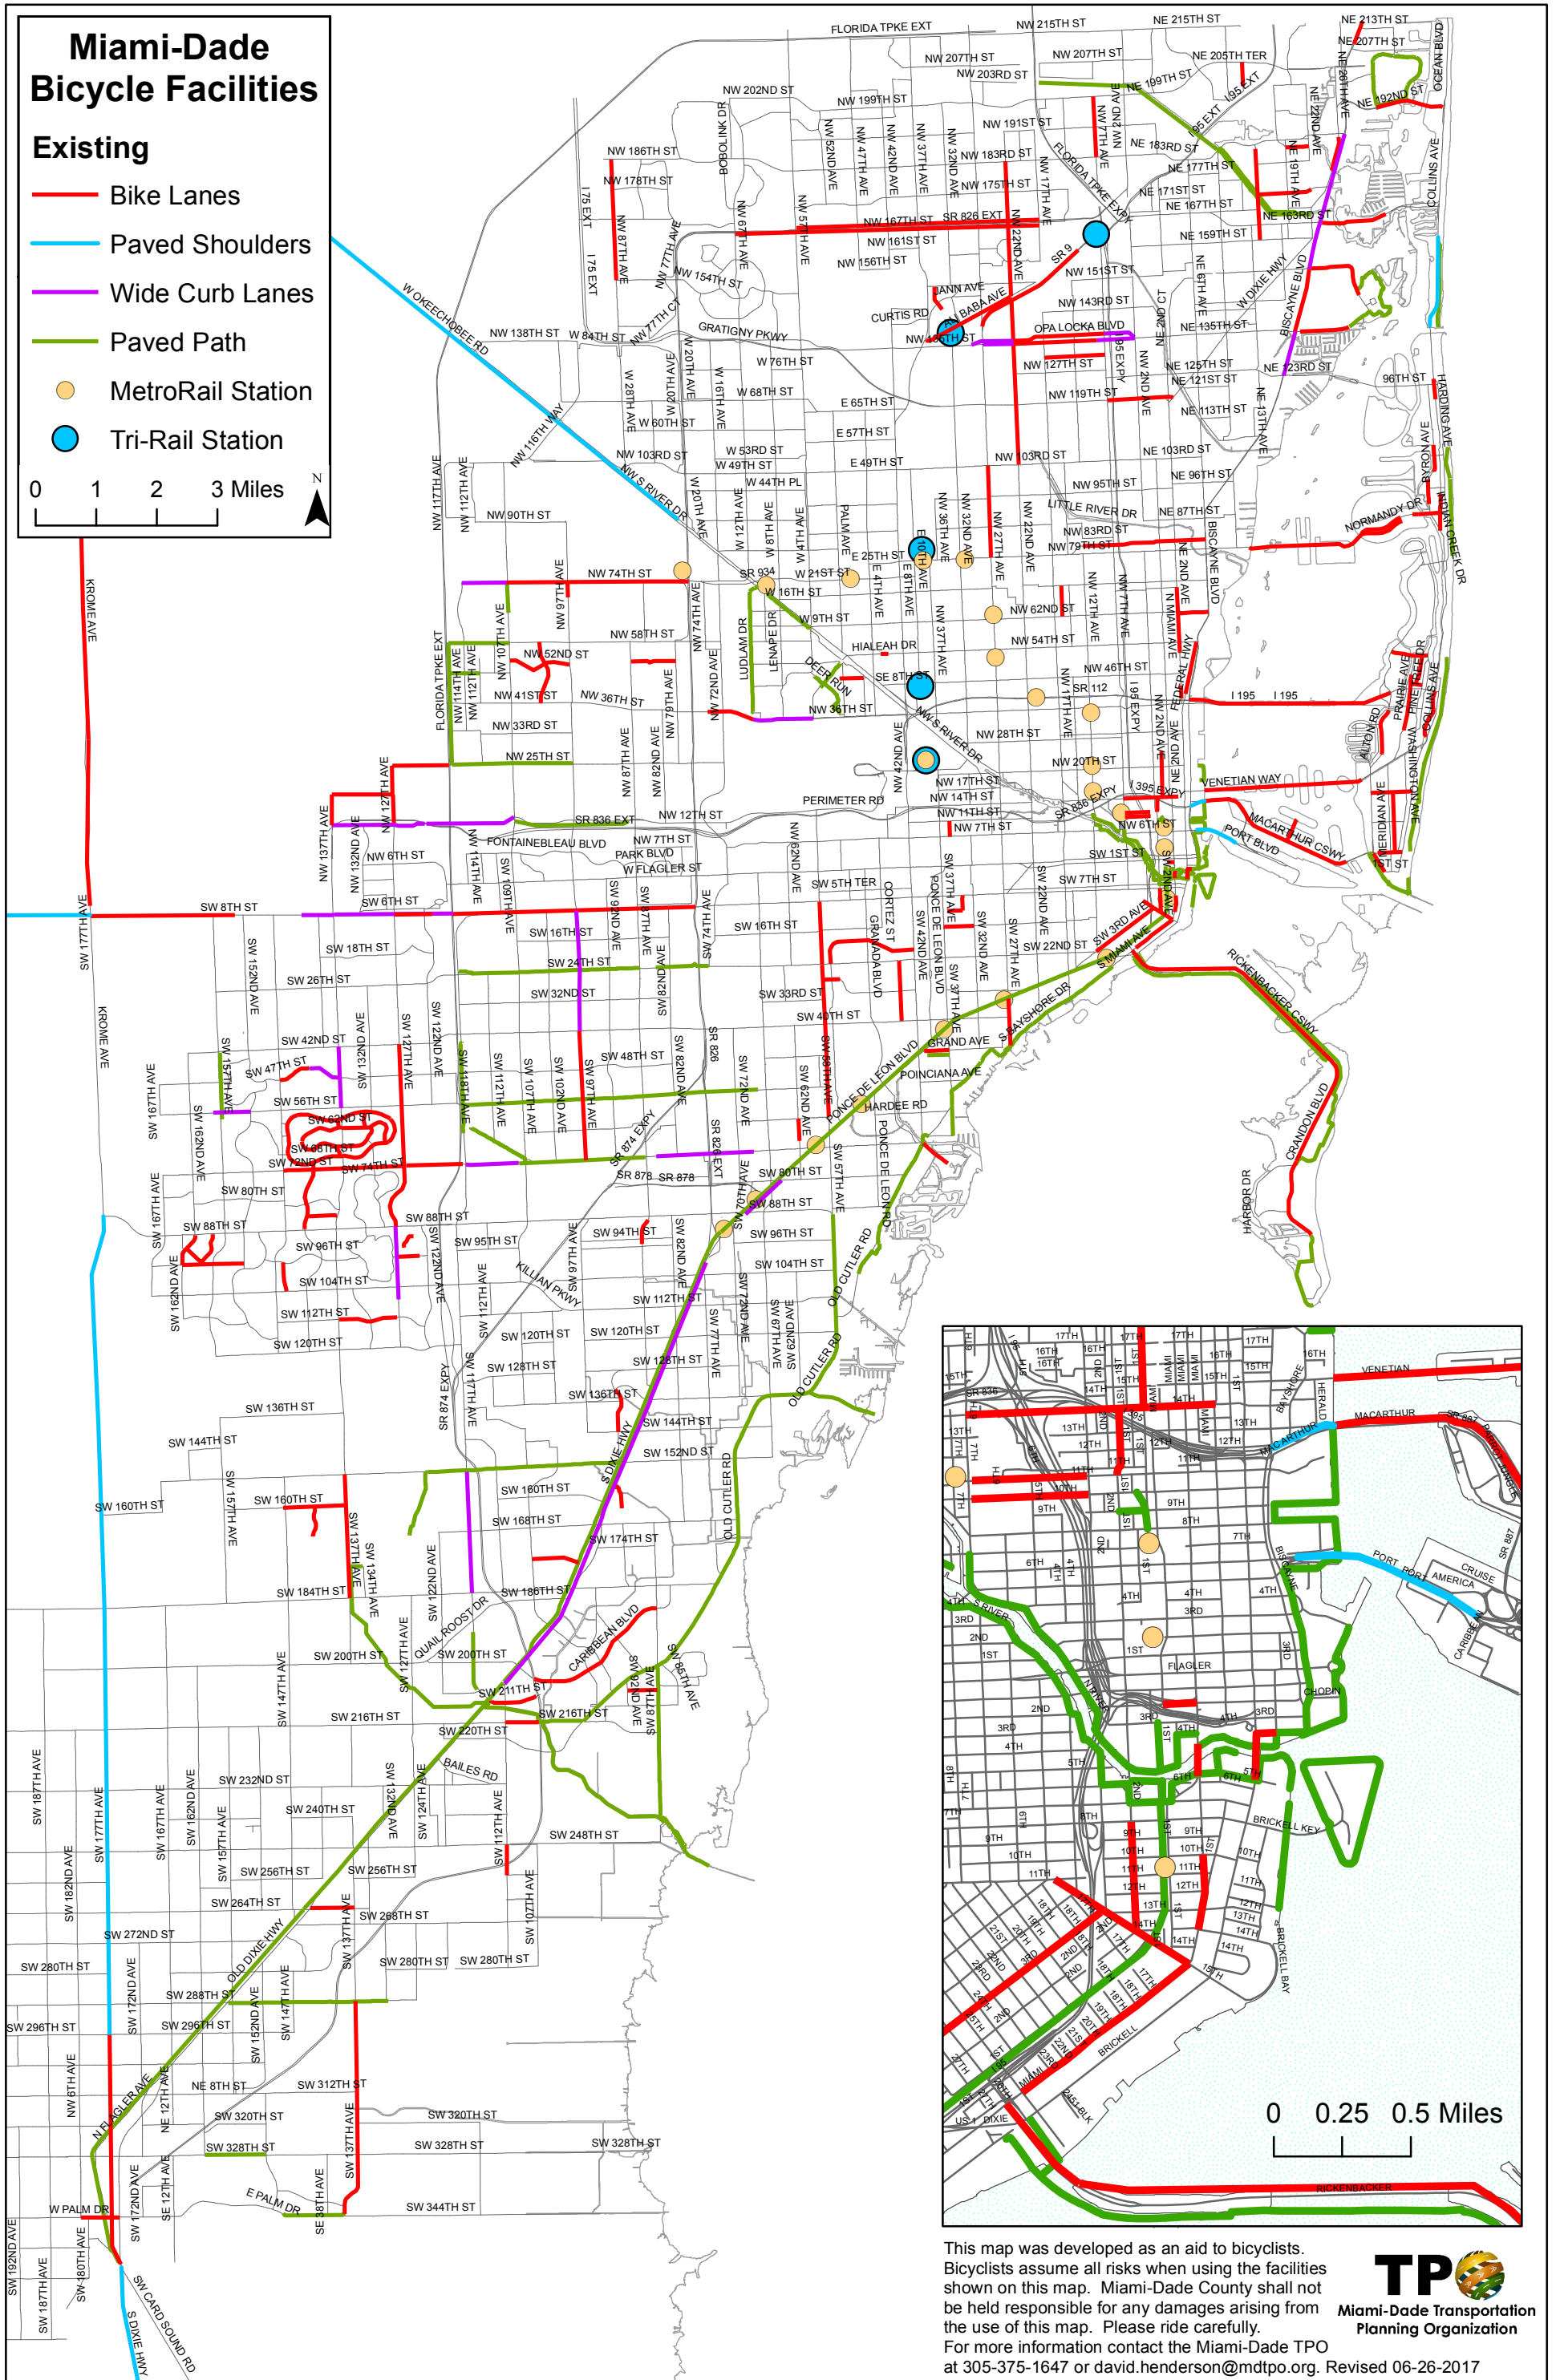

# Miami-Dade Bicycle Facilities

## Existing

- Bike Lanes
- Paved Shoulders
- Wide Curb Lanes
- Paved Path
- MetroRail Station
- Tri-Rail Station

0 1 2 3 Miles

This map was developed as an aid to bicyclists. Bicyclists assume all risks when using the facilities shown on this map. Miami-Dade County shall not be held responsible for any damages arising from the use of this map. Please ride carefully. For more information contact the Miami-Dade TPO at 305-375-1647 or david.henderson@mdtpo.org. Revised 06-26-2017