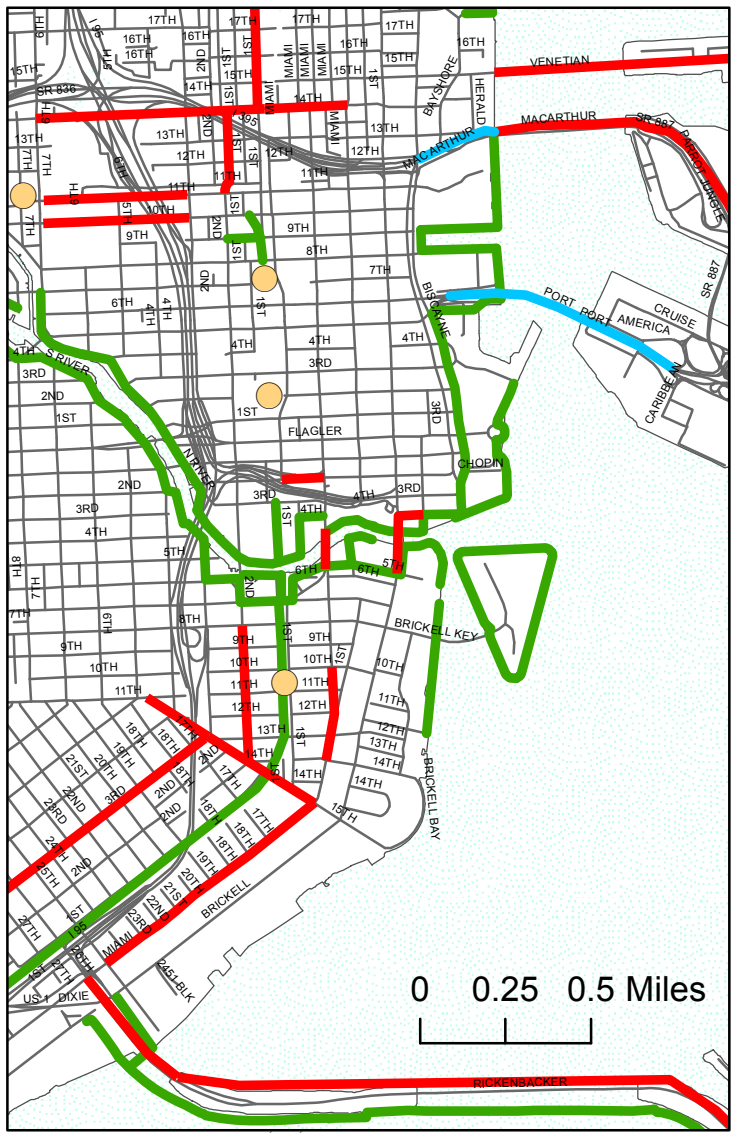

# Miami-Dade Bicycle Facilities

## Existing

- Bike Lanes
- Paved Shoulders
- Wide Curb Lanes
- Paved Path
- MetroRail Station
- Tri-Rail Station

0 1 2 3 Miles

This map was developed as an aid to bicyclists. Bicyclists assume all risks when using the facilities shown on this map. Miami-Dade County shall not be held responsible for any damages arising from the use of this map. Please ride carefully. For more information contact the Miami-Dade TPO at 305-375-1647 or david.henderson@mdtpo.org. Revised 06-26-2017