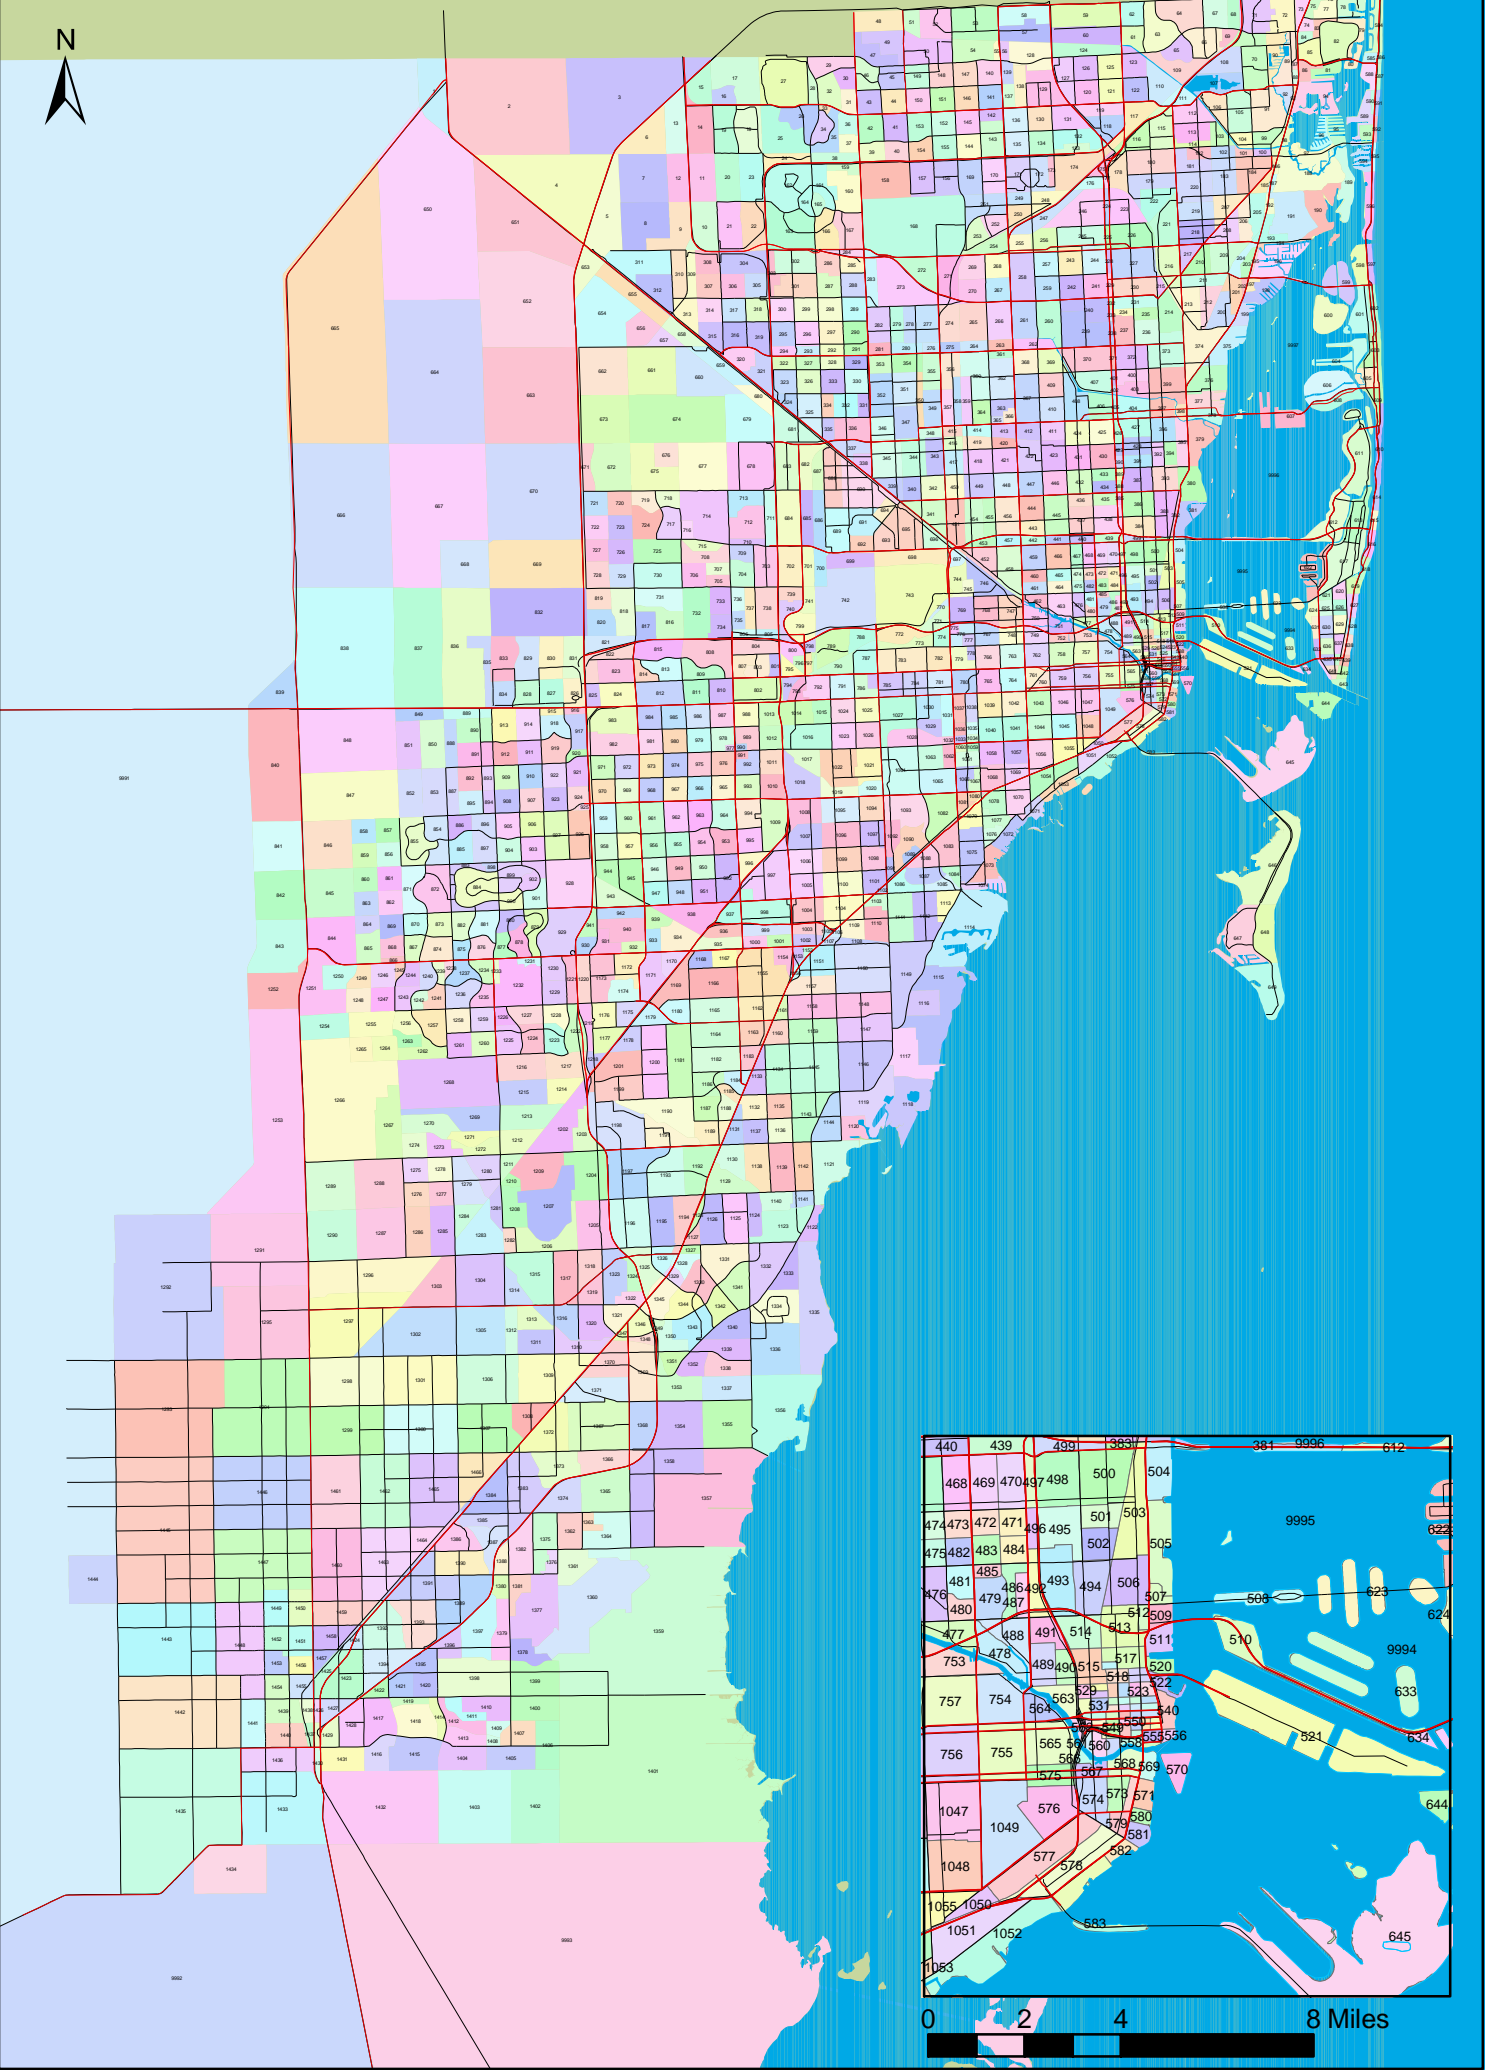

Miami-Dade County Traffic Analysis Zones (TAZ) - 2000 Census - with Major Roads

Metropolitan Planning Organization
for the Miami Urbanized Area

0 2 4 8 Miles